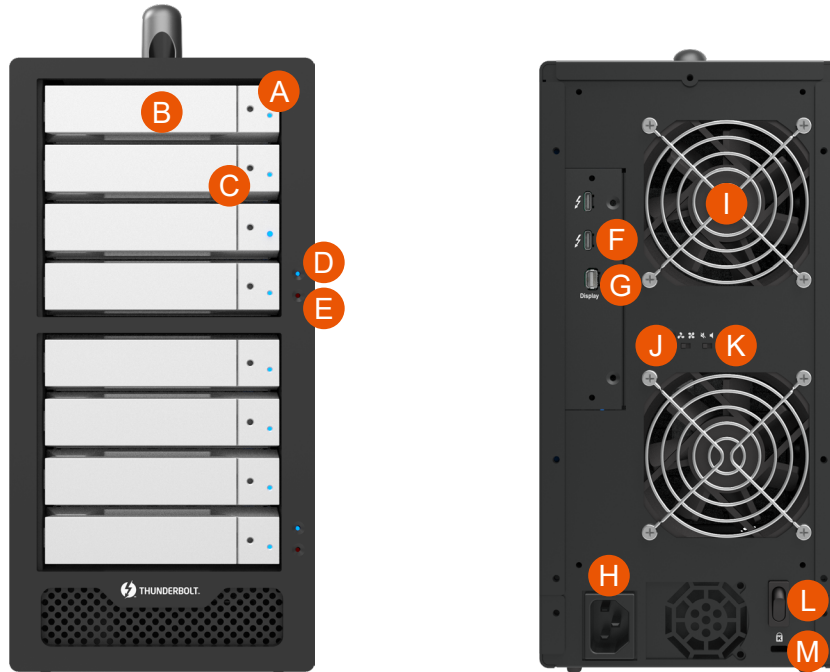

SOHORAID ST8-TB3-B

8-Bay 2.5"/3.5" SATA III HDD/SSD Hardware RAID Storage

2 Thunderbolt[™] 3 ports, 1 Mini DisplayPort, Hot-Swappable Drive

ST8-TB3 is built-in the easy-to-use hardware RAID, and it won't hurt system performance during its REBUILDING WORK completely! It would meet your requirement who always requests for both of system performance and the high memory capacity.

Features

1. Hardware RAID that works seamlessly between Macs and PCs.
2. The ST8-TB3 is equipped with eight configuration modes to suit every need.
 - RAID 0/1/10/JBOD.
3. Thunderbolt[™] 3 (USB-C) brings you 40Gbps extreme high data transfer speed.
4. ST8-TB3 to support 8 x 3.5" / 2.5" SATA HDD/SSD.
5. MCU function provides automatic and manual adjustment of FAN.
6. Thunderbolt[™] 3 The USB-C that does it all.
 - Support 15W (5V/3A) Power Delivering.
 - Mini DisplayPort connect DVI \ HDMI \ VGA display devices.

A. HDD access light
B. HDD enclosure handle
C. HDD enclosure keyhole
D. Power status light
E. System status light

F. Thunderbolt™ port
G. Mini DisplayPort
H. Power socket
I. Fan
J. Fan speed switch

K. Mute switch
L. Power switch
M. Anti-theft lock